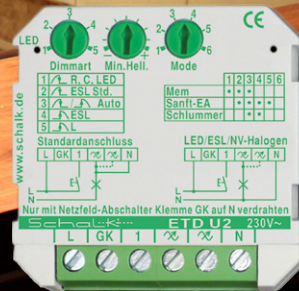

## Electronic pushbutton dimmer for

- ! dimmable LED, ESL, incandescent, LV-halogen lamps with electronic or wound transformers
- HV halogen lamps

- ✓ No maintenance costs
- ✓ Convenient special functions
- ✓ Suits any switch product range
- ✓ integrated basic load for mains disconnector

### ETD U2

Flush-mount version for socket installation  
(independent from the switch product range)

### ETD 2E

Rail-mount version - functionally identical to ETD U2