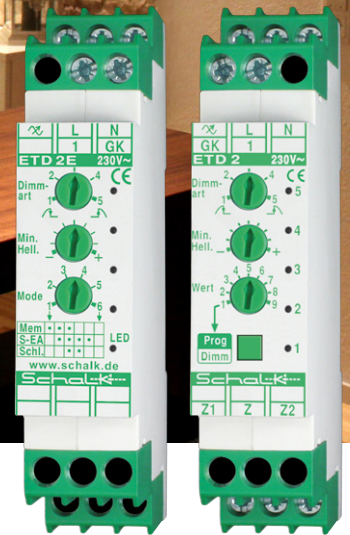

## Electronic pushbutton dimmer for

- ! dimmable LED, ESL, incandescent, LV-halogen lamps with electronic or wound transformers
- HV halogen lamps

- ✓ No maintenance costs
- ✓ Convenient special functions
- ✓ Suits any switch product range
- ✓ integrated basic load for mains disconnector

### ETD U2

Flush-mount version for socket installation  
(independent from the switch product range)

### ETD 2E

Rail-mount version - functionally identical to ETD U2